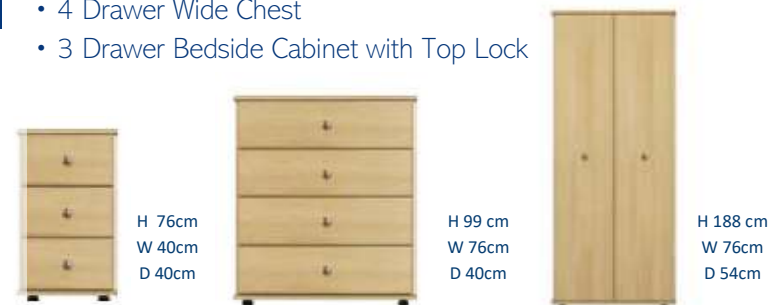

Option 2

Option 2 SET INCLUDES:

- 2 Door Full Hanging Wardrobe
- 4 Drawer Wide Chest
- 3 Drawer Bedside Cabinet with Top Lock