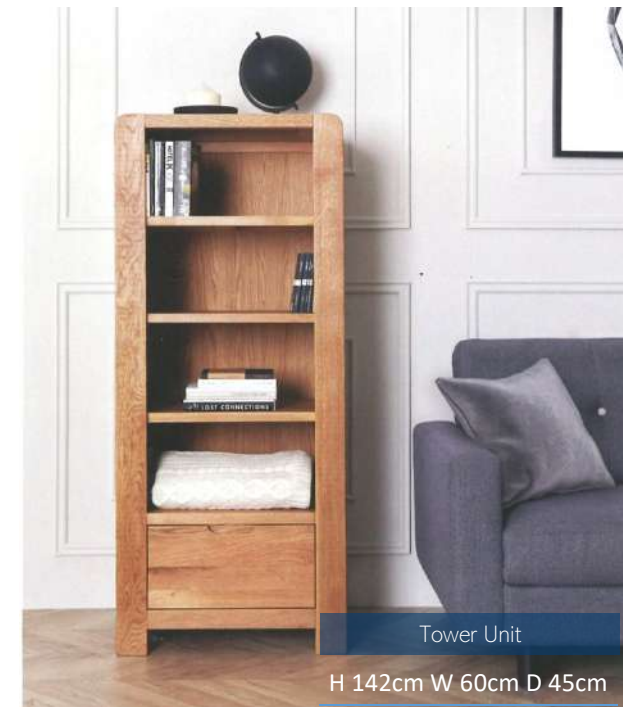

Bergen Oak Living Range

Bergen is beautifully made from solid Oak and Oak veneers. The collection showcases many unique features including inset handles, soft rounded corners and exaggerated exposed wood grain.

Bergen offers two sized dining tables that can be paired with either the large or small sideboard.

Bergen living will be a fantastic addition.