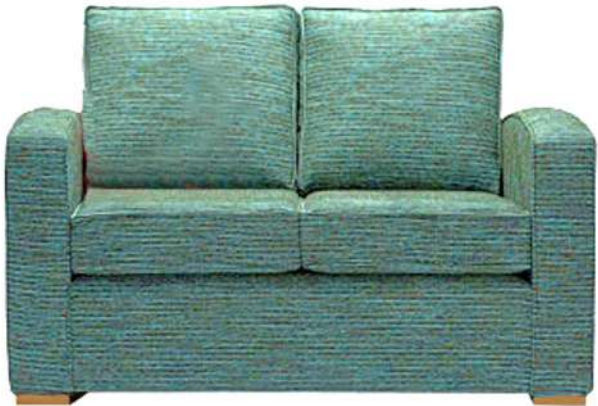

ALL AVAILABLE WITH LOOSE OR FIXED BACK CUSHIONS

---

COMPREHENSIVE CATALOGUE AVAILABLE ON REQUEST

---

Somerset ULTRA

Somerset Ultra Plus Two Seater  
OH 96cm OW 142cm SH 48cm SW 102cm

Geneva ULTRA

Geneva Ultra Plus Two Seater  
OH 96cm OW 137cm SH 46cm SW 102cm SD 46cm