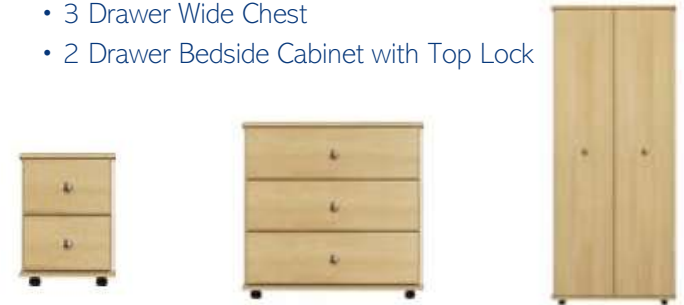

## Option 1

**Option 1 SET INCLUDES:**

- 2 Door Full Hanging Wardrobe
- 3 Drawer Wide Chest
- 2 Drawer Bedside Cabinet with Top Lock