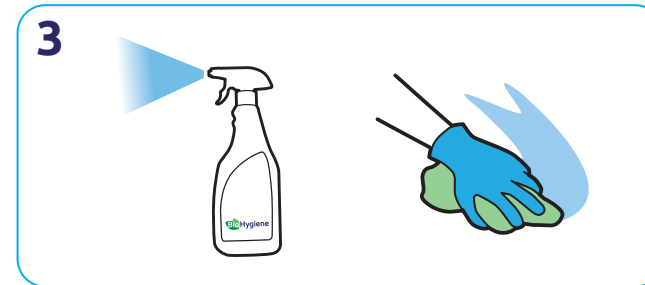

All Surfaces & Floor Cleaner

Health & Safety
Please refer to relevant MSDS

Don't forget
PPE

Dilute 4ml of product into a trigger spray

Spray and wipe with a cloth

Do not rinse as
BioHygiene special
invisible biofilms
offer residual
protection.

Dilute 30ml of product into a bucket

Mop. No need to rinse

Use as directed