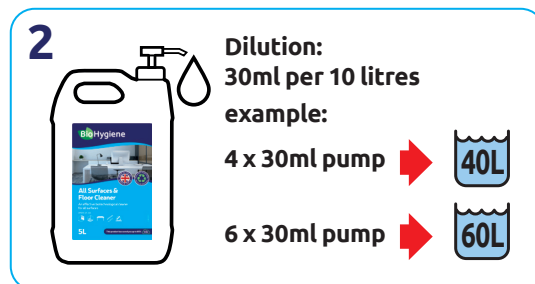

Dilute 30ml of product into a bucket

Mop. No need to rinse

Use as directed