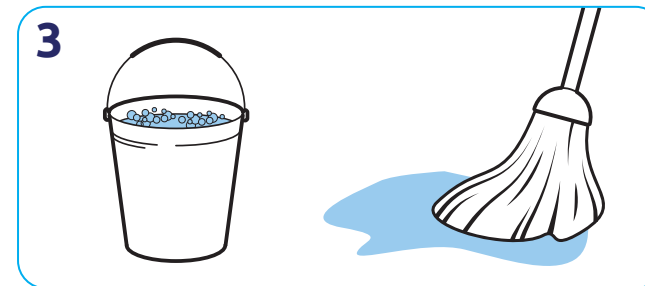

All Surfaces & Floor Cleaner

Health & Safety
Please refer to relevant MSDS

Don't forget
PPE

Dilute 4ml of product into a trigger spray

Spray and wipe with a cloth

Do not rinse as
BioHygiene special
invisible biofilms
offer residual
protection.

Dilute 30ml of product into a bucket

Mop. No need to rinse

Use as directed